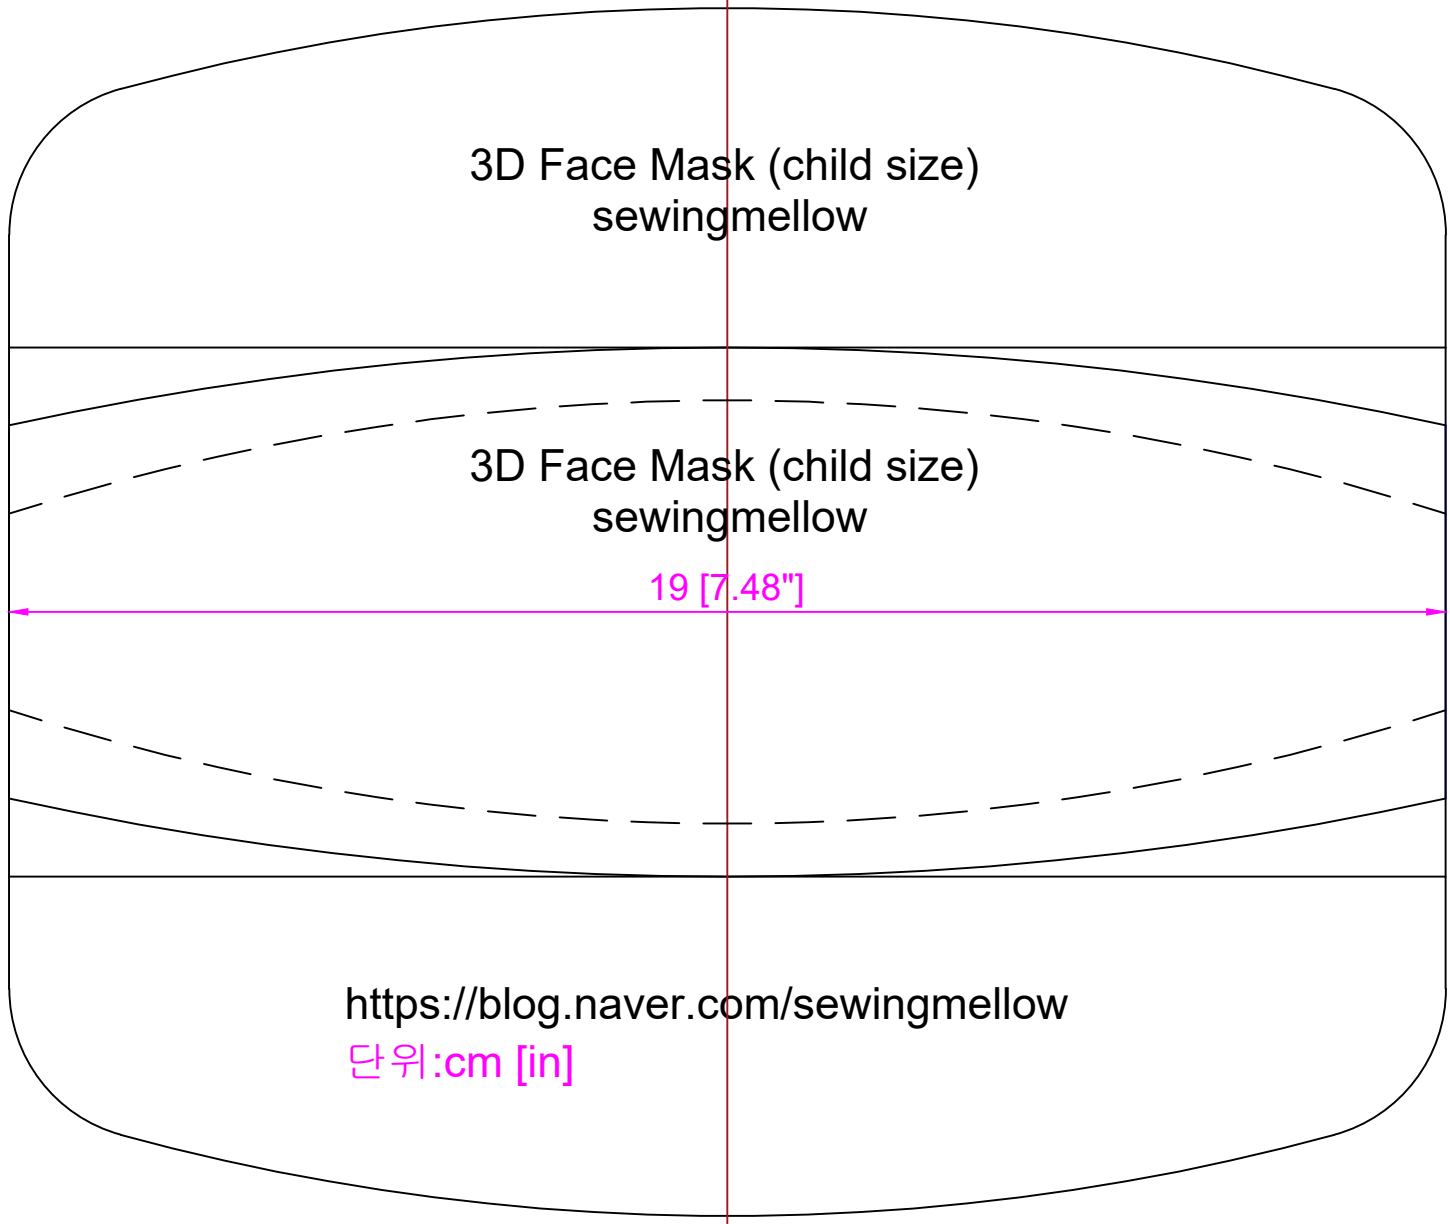

16 [6.3"]
4.5 [1.77"]
7 [2.76"]
4.5 [1.77"]

5 [1.97"]
2.6 [1.02"]

3D Face Mask (child size)
sewingmellow

3D Face Mask (child size)
sewingmellow

19 [7.48"]

<https://blog.naver.com/sewingmellow>

단위:cm [in]